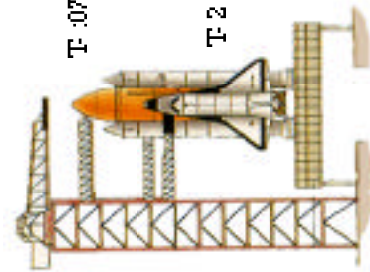

Shuttle Flight Information Sheet

T + 02:04 minutes

The solid rockets exhaust their fuel, detach, and fall into the ocean. The three main engines continue to fire.

T 00:00

Solid rockets are ignited and the Shuttle lifts off. Shuttle clears the launch pad six seconds later.

T :07 seconds

Computers command the Shuttle's three main engines to start.

T 2 hours

Astronauts board the Shuttle and prepare for launch.

T + 08:30 minutes

The three main engines are cut off, the external tank is dropped, and the orbiter follows a low elliptical orbit.